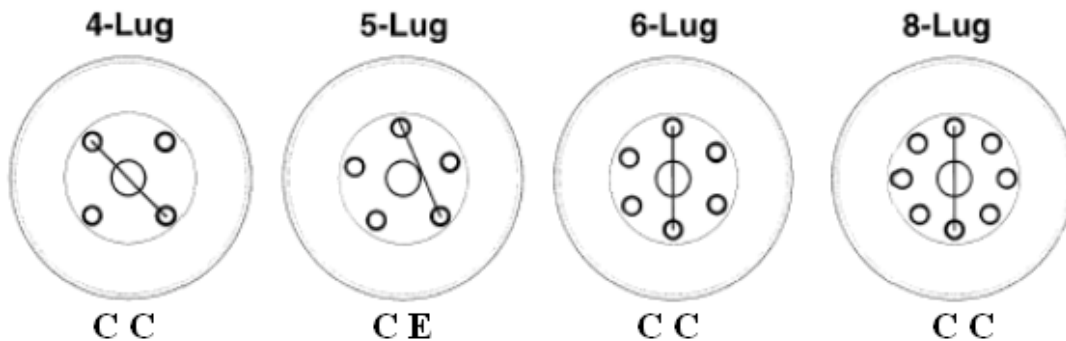

TASKMASTER COMPONENTS

What's Your Bolt Pattern?

Most Popular Trailer Bolt Patterns

Lugs	Pattern	Axle Reference	Traditional Reference
4	4"		
5	4½"	Blue Dot	Ford Car
5	4¾"	Green Dot	Small Chevy
5	5"	Red Dot	GM Big Chevy
5	5½"	White Dot	Big Ford
6	5½"		6 Hole
8	6½"		8 Hole

How to measure

CC - Measure Center of Stud to Center of Stud

CE - Measure Center of Stud to Edge of Stud